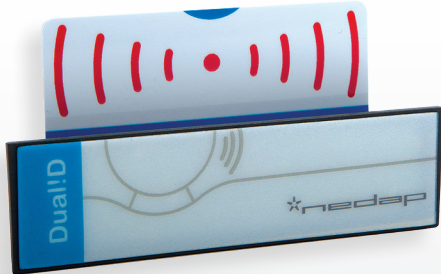

DUAL!D CARD HOLDER

| ISO card with UHF and proximity or smartcard technology

KEY FEATURES:

- Identify vehicle and driver
- Holds Nedap UHF and combi cards
- Supported by uPASS Dual!D settings
- Easy integration with two operating modes
- Identification up to 5 meters [16 ft] *
- Passive battery free tags
- Optional customised printing
- EPC Gen 2 compatible

Dual!D

The ability to identify both the driver and the vehicle has been a unique feature of our well established TRANSIT product line. Access control cards are used to identify the person. A Booster device inside the card reads the card and sends the card ID and the vehicle ID to our reader.

A similar feature is now also available for our uPASS Reach UHF reader. Nedap has developed a card holder that can be mounted on the windshield. The card holder is used to identify the vehicle. The reader is configured to only proceed with reading any ID if there is a valid Nedap ID for vehicles present. The reader will at that time identify the vehicle (card holder) and the driver (the card in the card holder). Only relevant UHF tags are read which prevents errors and limits security risks.

Smart Design

The Dual!D card holder can easily be fixed to a windshield with the large adhesive front side of the card holder. Once properly glued to the windshield the card holder will be difficult to remove. When removed, you can easily tell so by the damage that is done to the special foam material that was stuck to the windshield, which makes it a rather tamper proof system.